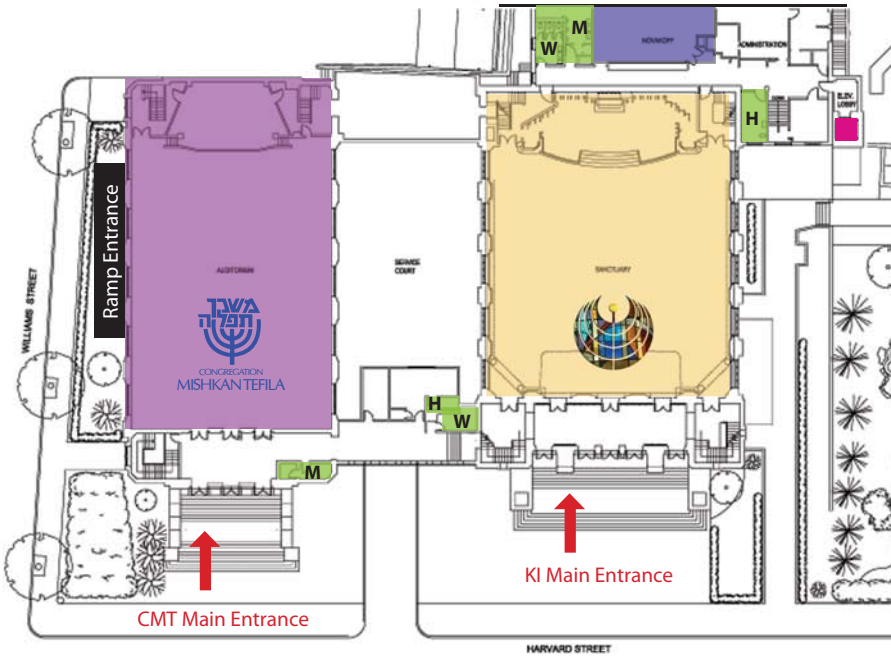

- Babysitting:
A -> 0 - 5 years old
B -> 5 - 8 year old
- Restrooms:
M -> Men
W -> Women
H -> Handicapped
C -> Children
- Elevator

Third Floor Services

- Minyan Shaleym (Classroom)
- Mini Minyan (Classroom)
Age 5-6 / 10:00 - 11:30
[RH1, RH2, YK]

Fuller Street Parking Lot

Main Floor Services

- Congregation Mishkan Tefla (Epstein)
- Congregation Kehillath Israel (Sanctuary)
- Junior Congregation (Novakoff)
Age 7 - 11 / 10:00 - 11:30
[RH1, RH2, YK]

Ground Floor Services

- Washington Square Minyan (Landers)
- KI Chapel Service (Chapel)
- CMT Family Service (Library)
9:30 - 10:45 [RH1, YK]
- Teen Service (Library)
11:00 - 12:30 [RH1, RH2, YK]
- Nitzanim (Classroom)
Age 0 - 5 / 10:00 - 11:30
[RH1, RH2, YK]