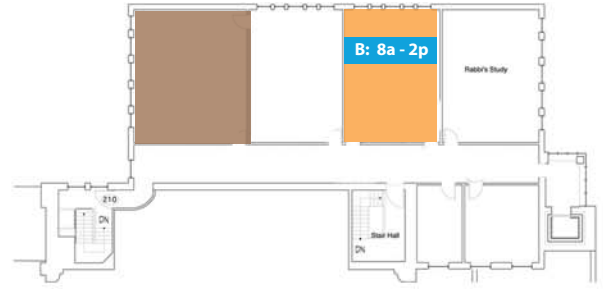

Fuller Street Parking Lot

Main Floor Services

- Congregation Mishkan Tefla (Epstein)
- Congregation Kehillath Israel (Sanctuary)
- Junior Congregation (Novakoff)
Age 7 - 11 / 10:00 - 11:30
[RH1, RH2, YK]